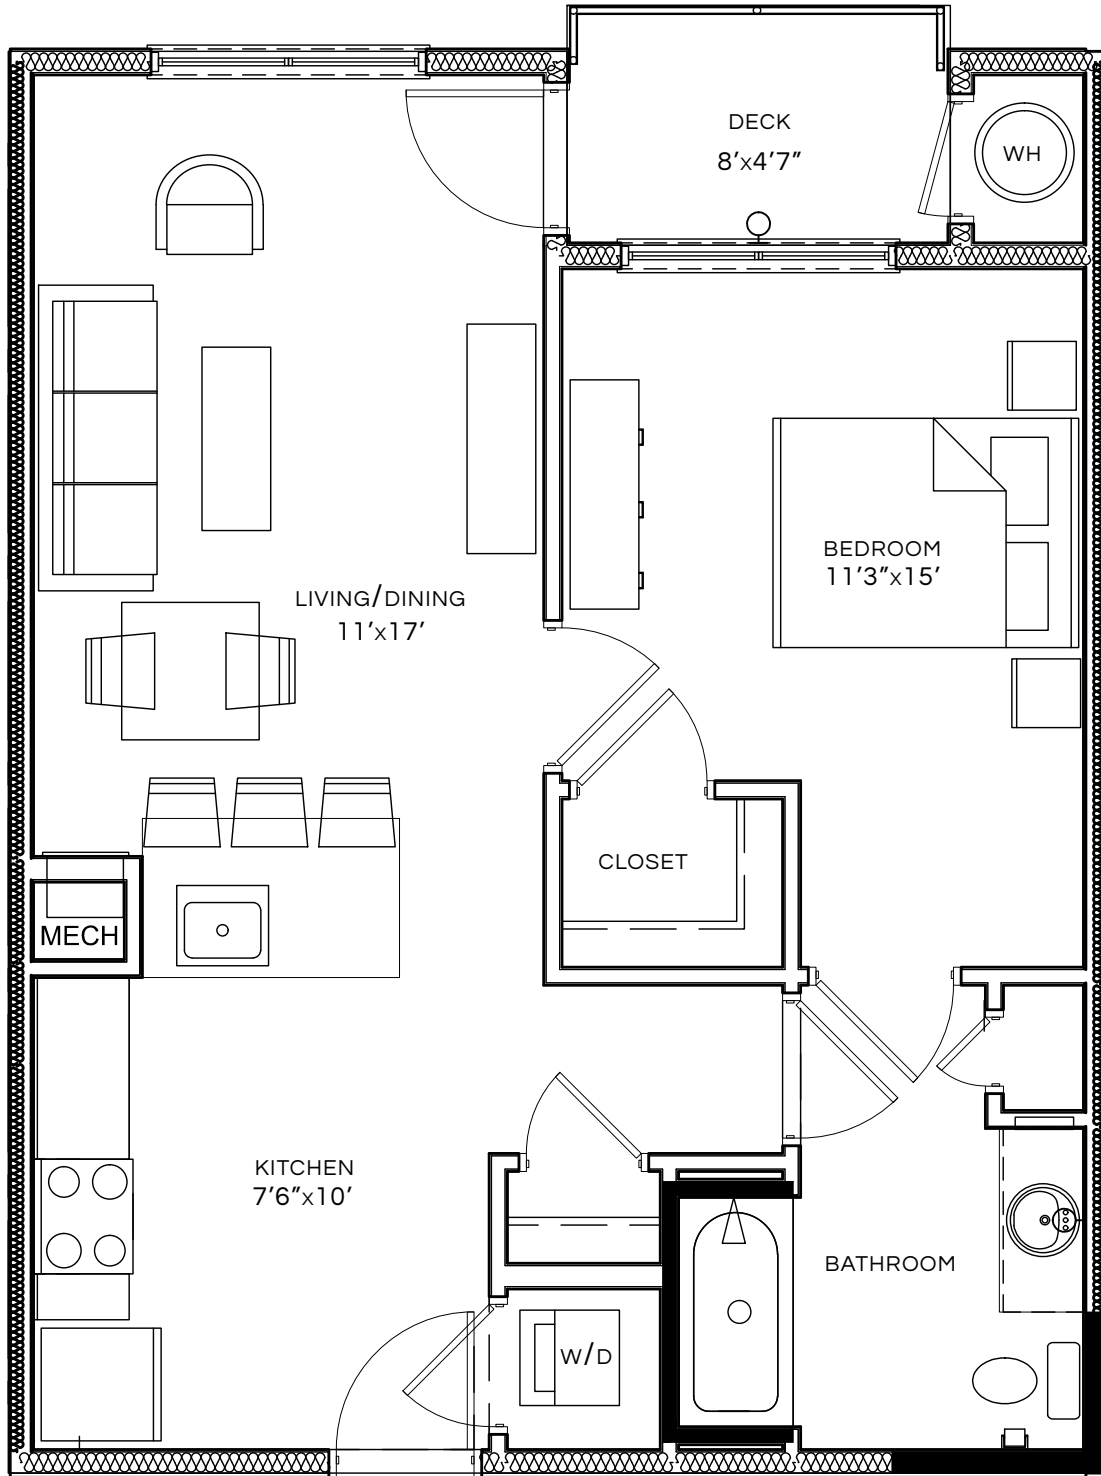

THE ROYAL BELMONT

A1 | 1 BEDROOM | 1 BATH | 708 SQ. FT

APARTMENT # _____

PRICE \$ _____

375 ACORN PARK DRIVE, BELMONT, MA 02140 | 857.626.2022 | TheRoyalBelmont.com

 All dimensions, renderings, and floor plans are approximate. Slight variations to floor plans based on location in building. Pricing subject to change.