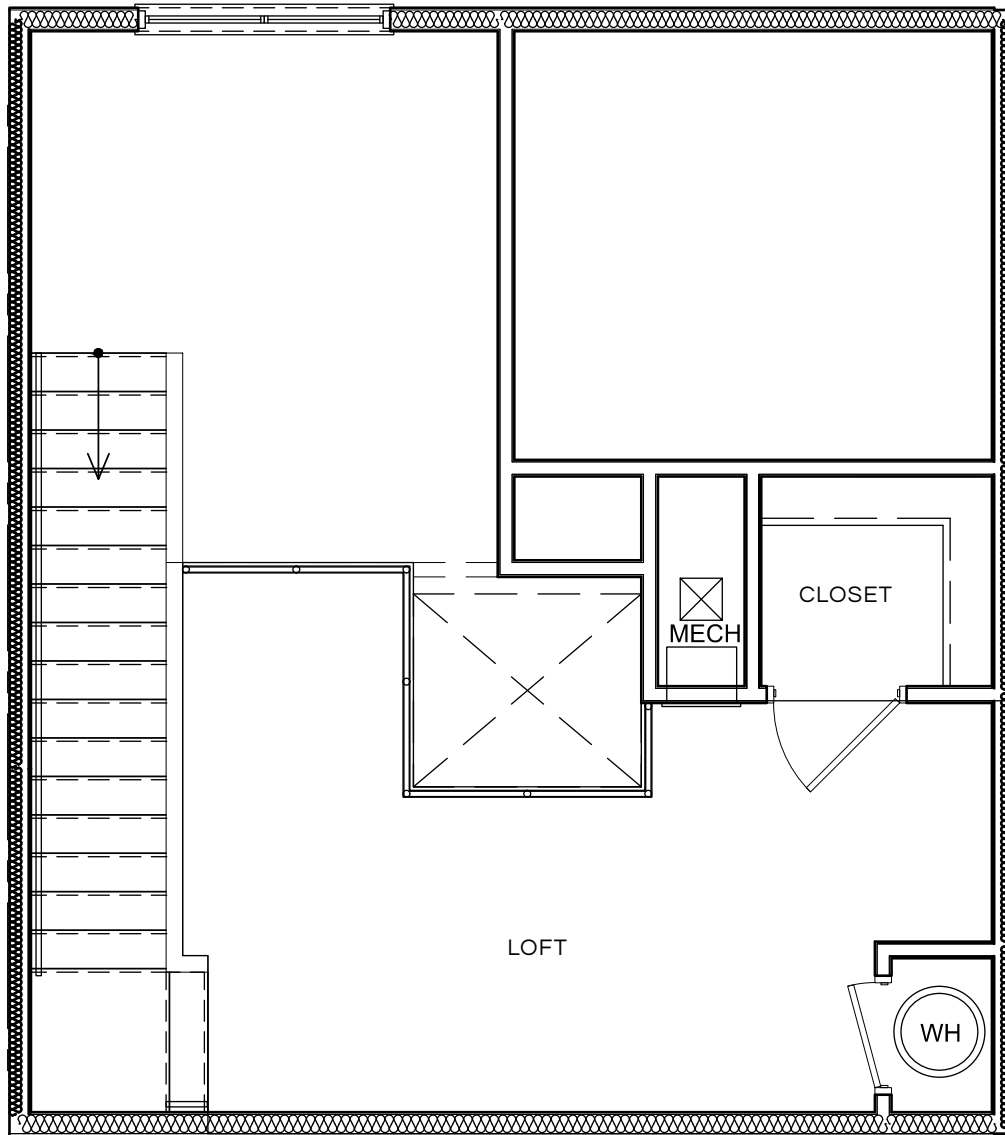

THE ROYAL BELMONT

A1-B-L | 1 BEDROOM | 1 BATH | LOFTS | 1,062 SQ. FT

APARTMENT # _____

PRICE \$ _____

375 ACORN PARK DRIVE, BELMONT, MA 02478 | 857.626.2022 | TheRoyalBelmont.com

 All dimensions, renderings, and floor plans are approximate. Slight variations to floor plans based on location in building. Pricing subject to change.