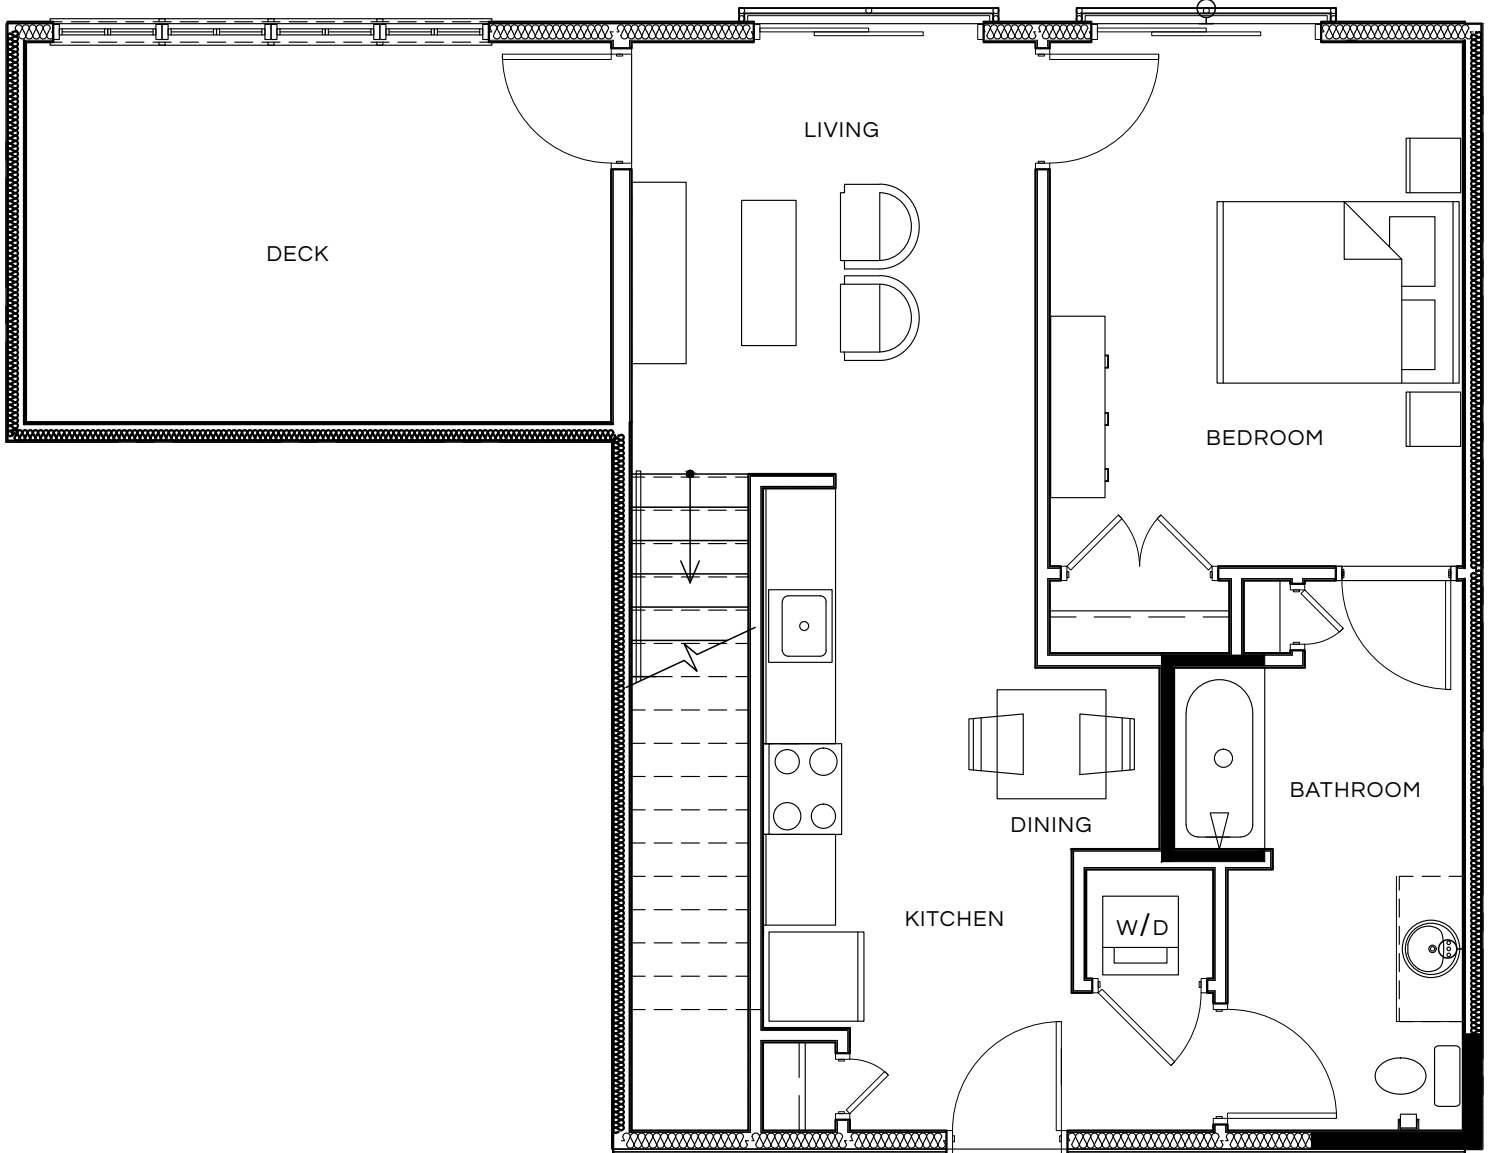

# THE ROYAL BELMONT

A1-C-L | 1 BEDROOM | 1 BATH | LOFT | 1,128 SQ. FT

APARTMENT # \_\_\_\_\_

PRICE \$ \_\_\_\_\_

375 ACORN PARK DRIVE, BELMONT, MA 02478 | 857.626.2022 | [TheRoyalBelmont.com](http://TheRoyalBelmont.com)

 All dimensions, renderings, and floor plans are approximate. Slight variations to floor plans based on location in building. Pricing subject to change.

# THE ROYAL BELMONT

A1-C-L | 1 BEDROOM | 1 BATH | LOFT | 1,128 SQ. FT

APARTMENT # \_\_\_\_\_

PRICE \$ \_\_\_\_\_