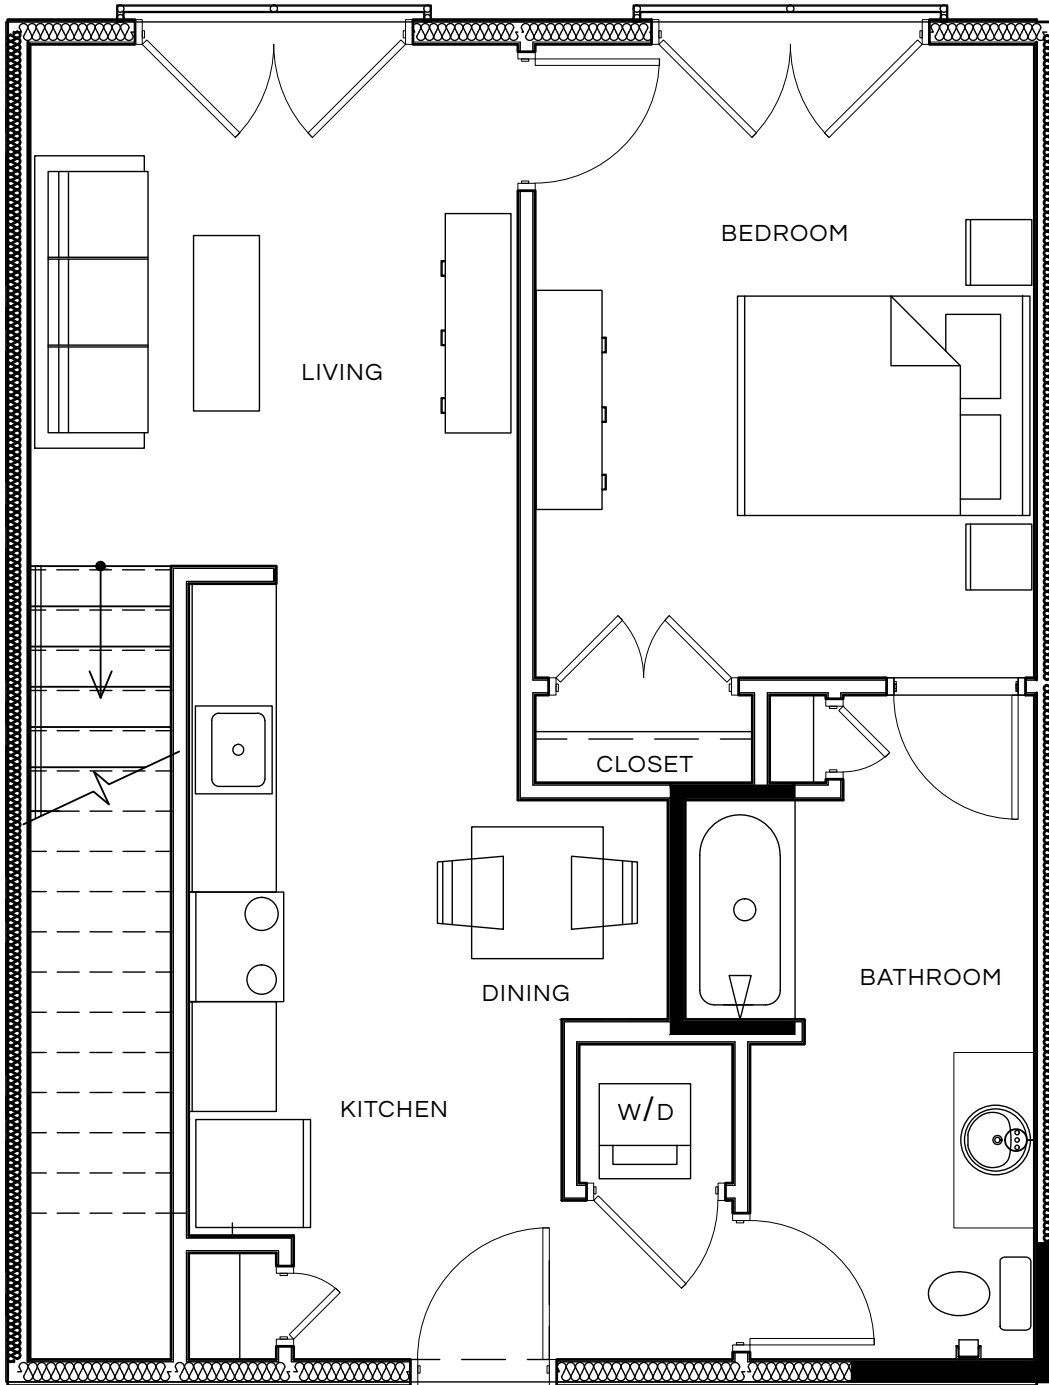

THE ROYAL BELMONT

A1-J-L | 1 BEDROOM | 1 BATH | LOFT | 971 SQ. FT

APARTMENT # _____

PRICE \$ _____

375 ACORN PARK DRIVE, BELMONT, MA 02478 | 857.626.2022 | TheRoyalBelmont.com

All dimensions, renderings, and floor plans are approximate. Slight variations to floor plans based on location in building. Pricing subject to change.

THE ROYAL BELMONT

A1-J-L | 1 BEDROOM | 1 BATH | LOFT | 971 SQ. FT

APARTMENT # _____

PRICE \$ _____