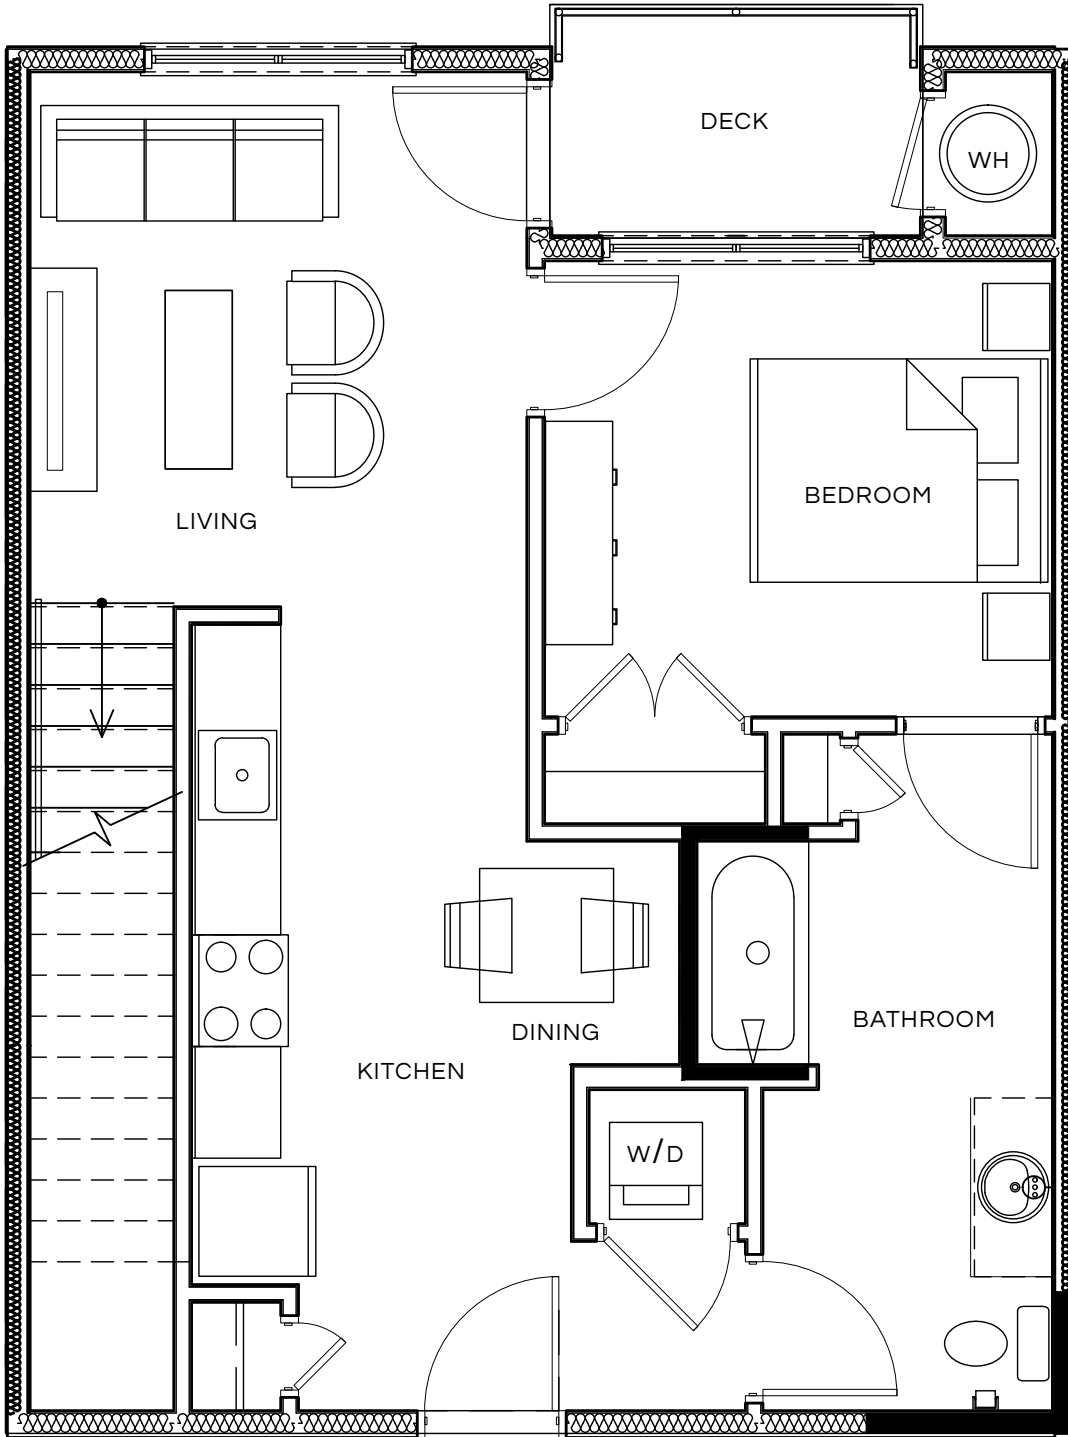

THE ROYAL BELMONT

A1-L | 1 BEDROOM | 1 BATH | LOFT | 936 SQ. FT

APARTMENT # _____

PRICE \$ _____

375 ACORN PARK DRIVE, BELMONT, MA 02478 | 857.626.2022 | TheRoyalBelmont.com

 All dimensions, renderings, and floor plans are approximate. Slight variations to floor plans based on location in building. Pricing subject to change.