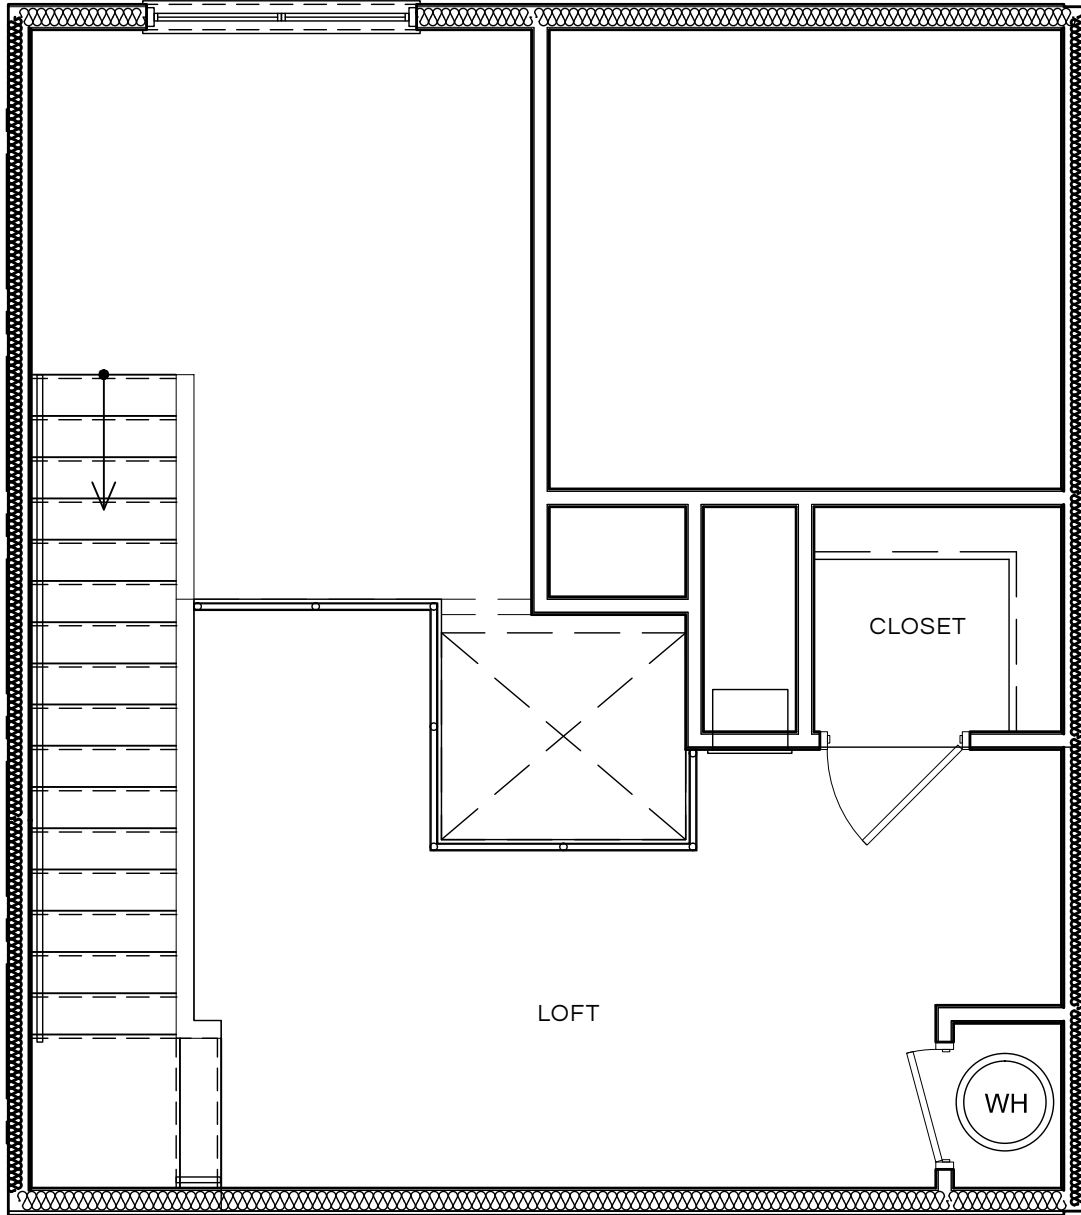

THE ROYAL BELMONT

A1-L | 1 BEDROOM | 1 BATH | LOFT | 936 SQ. FT

APARTMENT # _____

PRICE \$ _____

375 ACORN PARK DRIVE, BELMONT, MA 02478 | 857.626.2022 | TheRoyalBelmont.com

 All dimensions, renderings, and floor plans are approximate. Slight variations to floor plans based on location in building. Pricing subject to change.