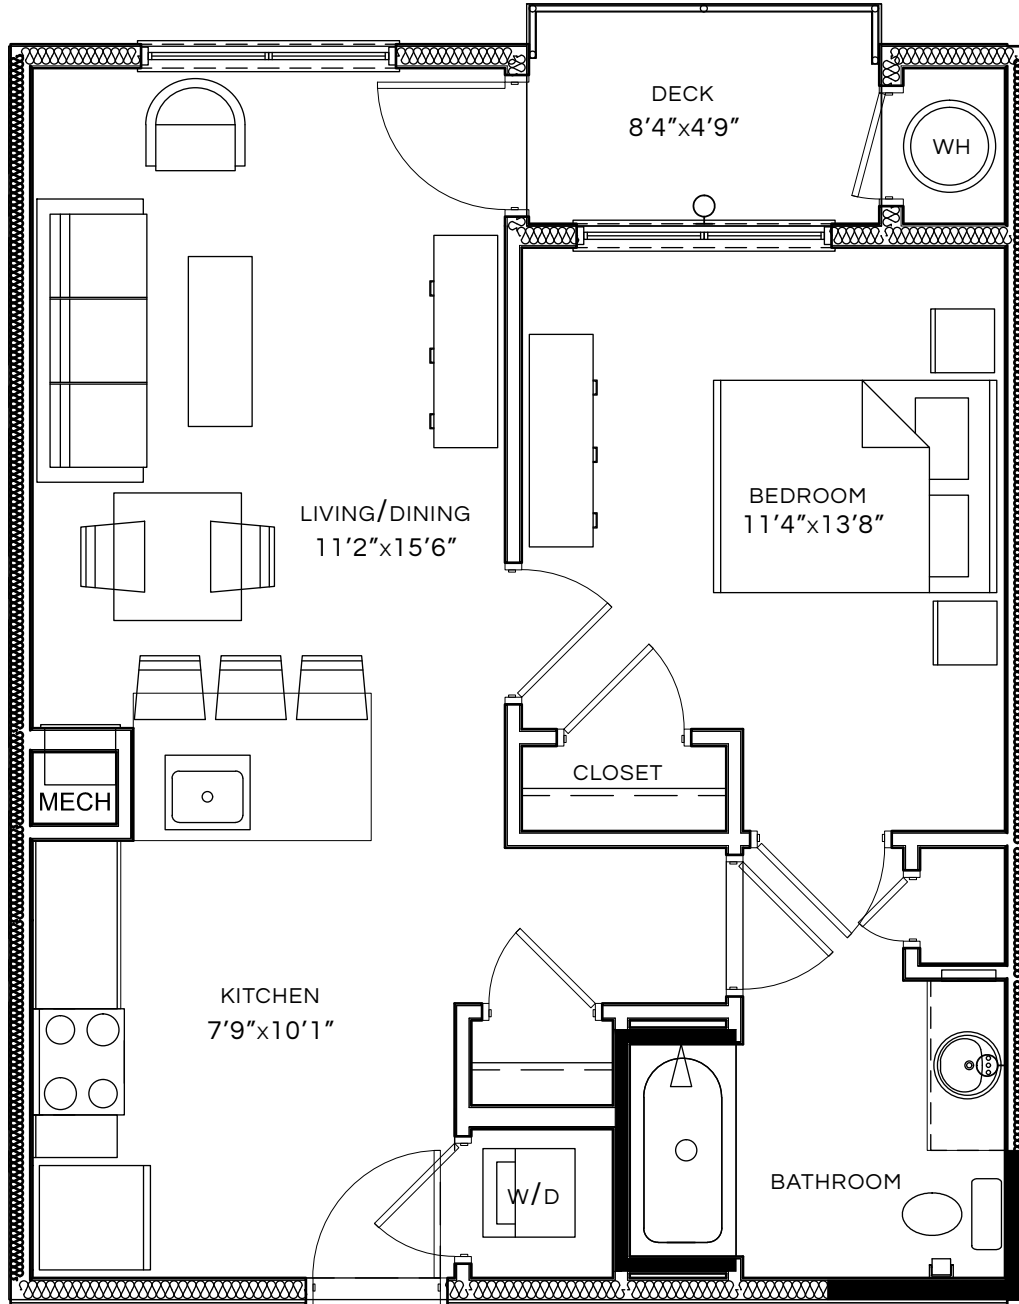

THE ROYAL BELMONT

A2 | 1 BEDROOM | 1 BATH | 672 SQ. FT

APARTMENT # _____

PRICE \$ _____

375 ACORN PARK DRIVE, BELMONT, MA 02478 | 857.626.2022 | TheRoyalBelmont.com

All dimensions, renderings, and floor plans are approximate. Slight variations to floor plans based on location in building. Pricing subject to change.