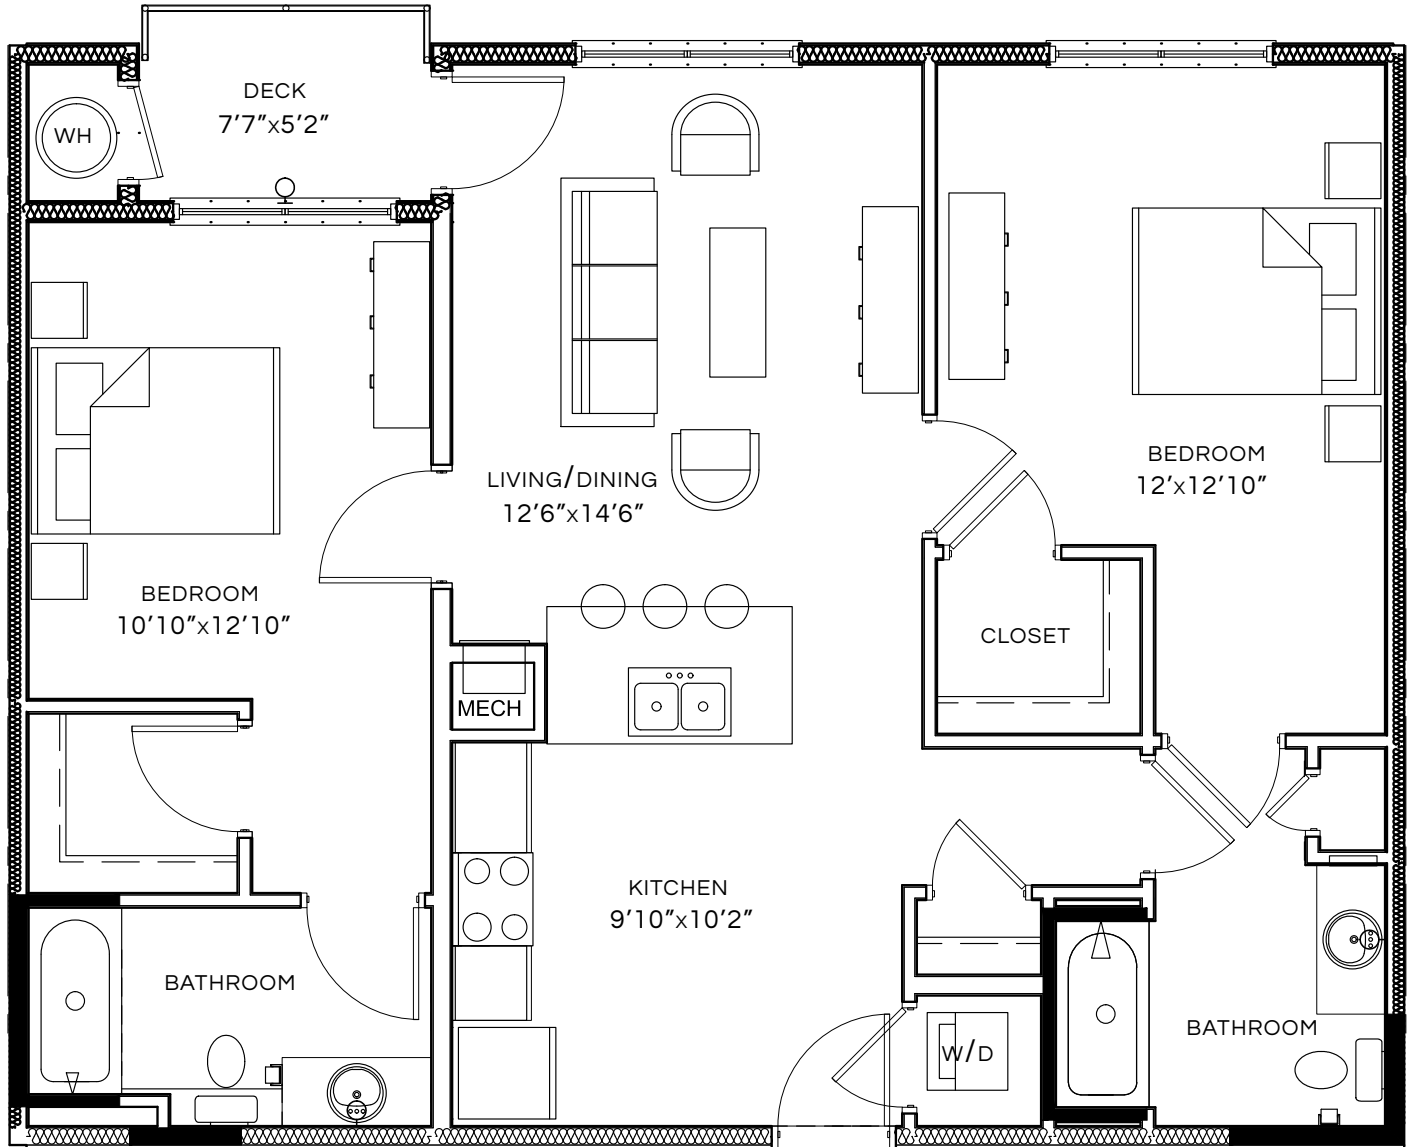

THE ROYAL BELMONT

B1 | 2 BEDROOM | 2 BATH | 1,073 SQ. FT

APARTMENT # _____

PRICE \$ _____

375 ACORN PARK DRIVE, BELMONT, MA 02478 | 857.626.2022 | TheRoyalBelmont.com

All dimensions, renderings, and floor plans are approximate. Slight variations to floor plans based on location in building. Pricing subject to change.