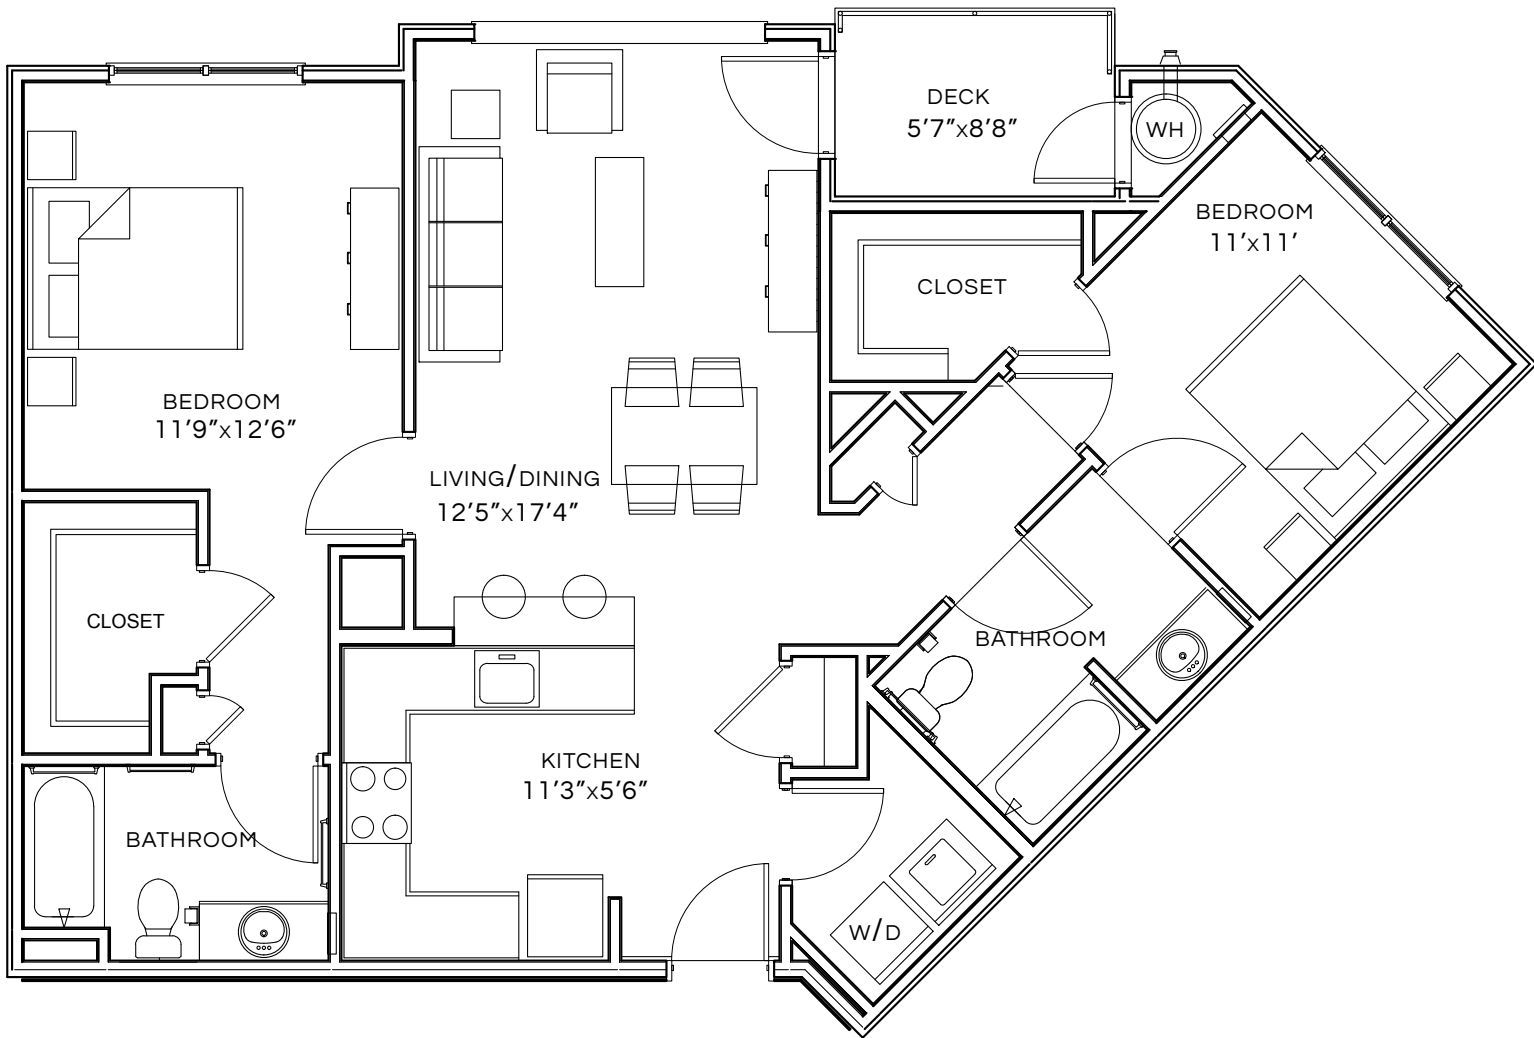

# THE ROYAL BELMONT

B2 | 2 BEDROOM | 2 BATH | 1,101 SQ. FT

APARTMENT # \_\_\_\_\_

PRICE \$ \_\_\_\_\_

375 ACORN PARK DRIVE, BELMONT, MA 02478 | 857.626.2022 | [TheRoyalBelmont.com](http://TheRoyalBelmont.com)

All dimensions, renderings, and floor plans are approximate. Slight variations to floor plans based on location in building. Pricing subject to change.