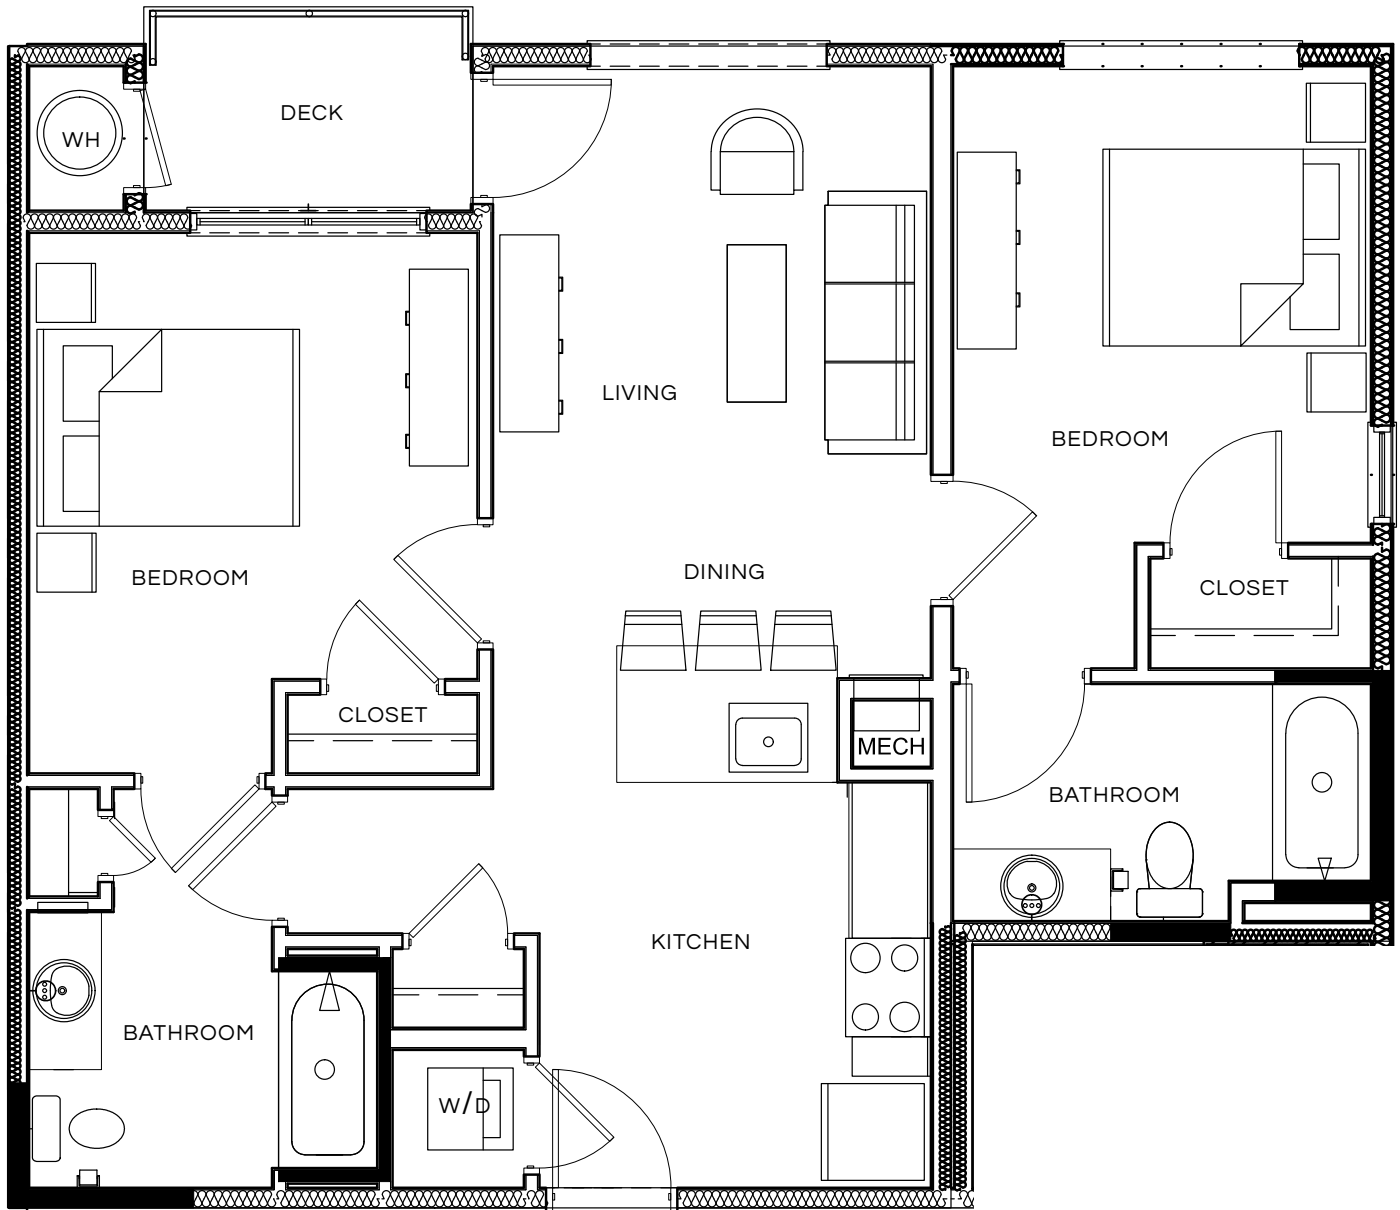

THE ROYAL BELMONT

B3 | 2 BEDROOM | 2 BATH | 925 SQ. FT

APARTMENT # _____

PRICE \$ _____

375 ACORN PARK DRIVE, BELMONT, MA 02478 | 857.626.2022 | TheRoyalBelmont.com

All dimensions, renderings, and floor plans are approximate. Slight variations to floor plans based on location in building. Pricing subject to change.