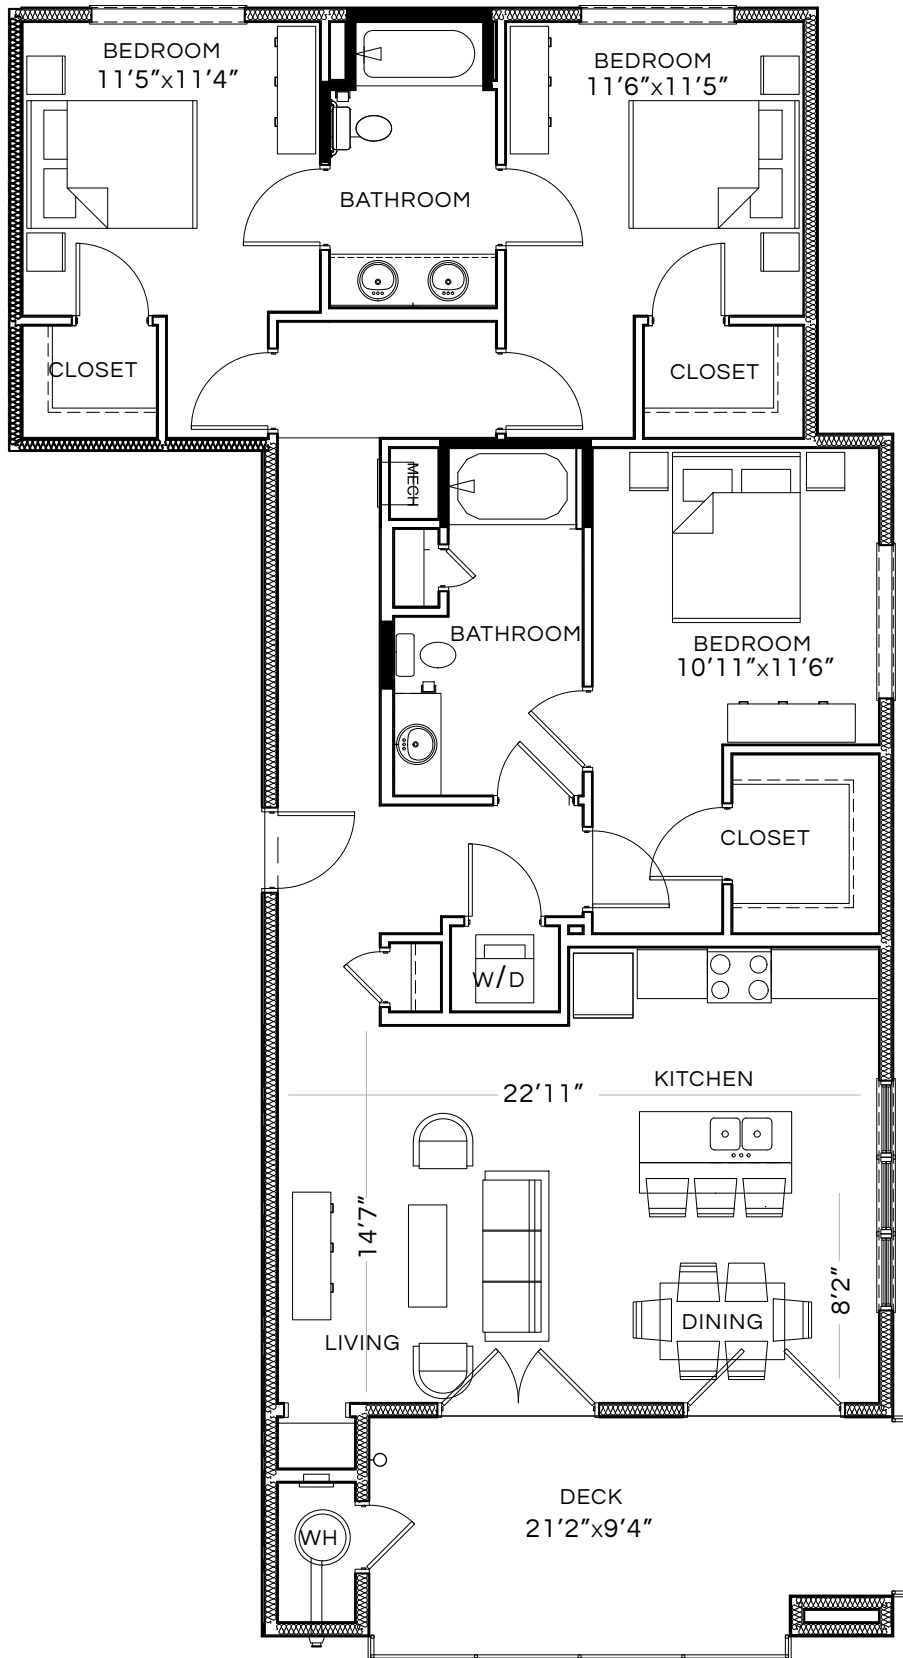

THE ROYAL BELMONT

C1 | 3 BEDROOM | 2 BATH | 1,513 SQ. FT

APARTMENT # _____

PRICE \$ _____

375 ACORN PARK DRIVE, BELMONT, MA 02478 | 857.626.2022 | TheRoyalBelmont.com

All dimensions, renderings, and floor plans are approximate. Slight variations to floor plans based on location in building. Pricing subject to change.