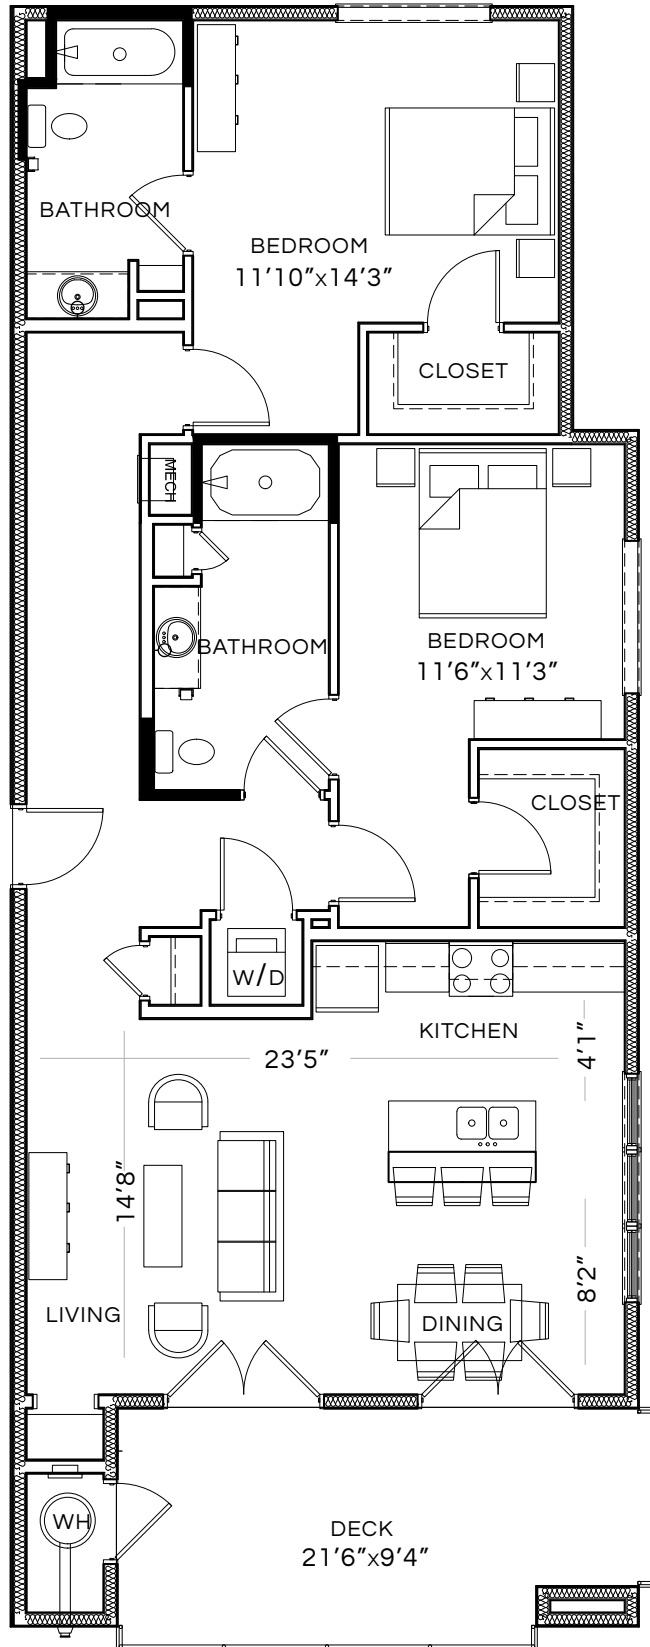

THE ROYAL BELMONT

C2 | 2 BEDROOM | 2 BATH | 1,345 SQ. FT

APARTMENT # _____

PRICE \$ _____

375 ACORN PARK DRIVE, BELMONT, MA 02478 | 857.626.2022 | TheRoyalBelmont.com

All dimensions, renderings, and floor plans are approximate. Slight variations to floor plans based on location in building. Pricing subject to change.