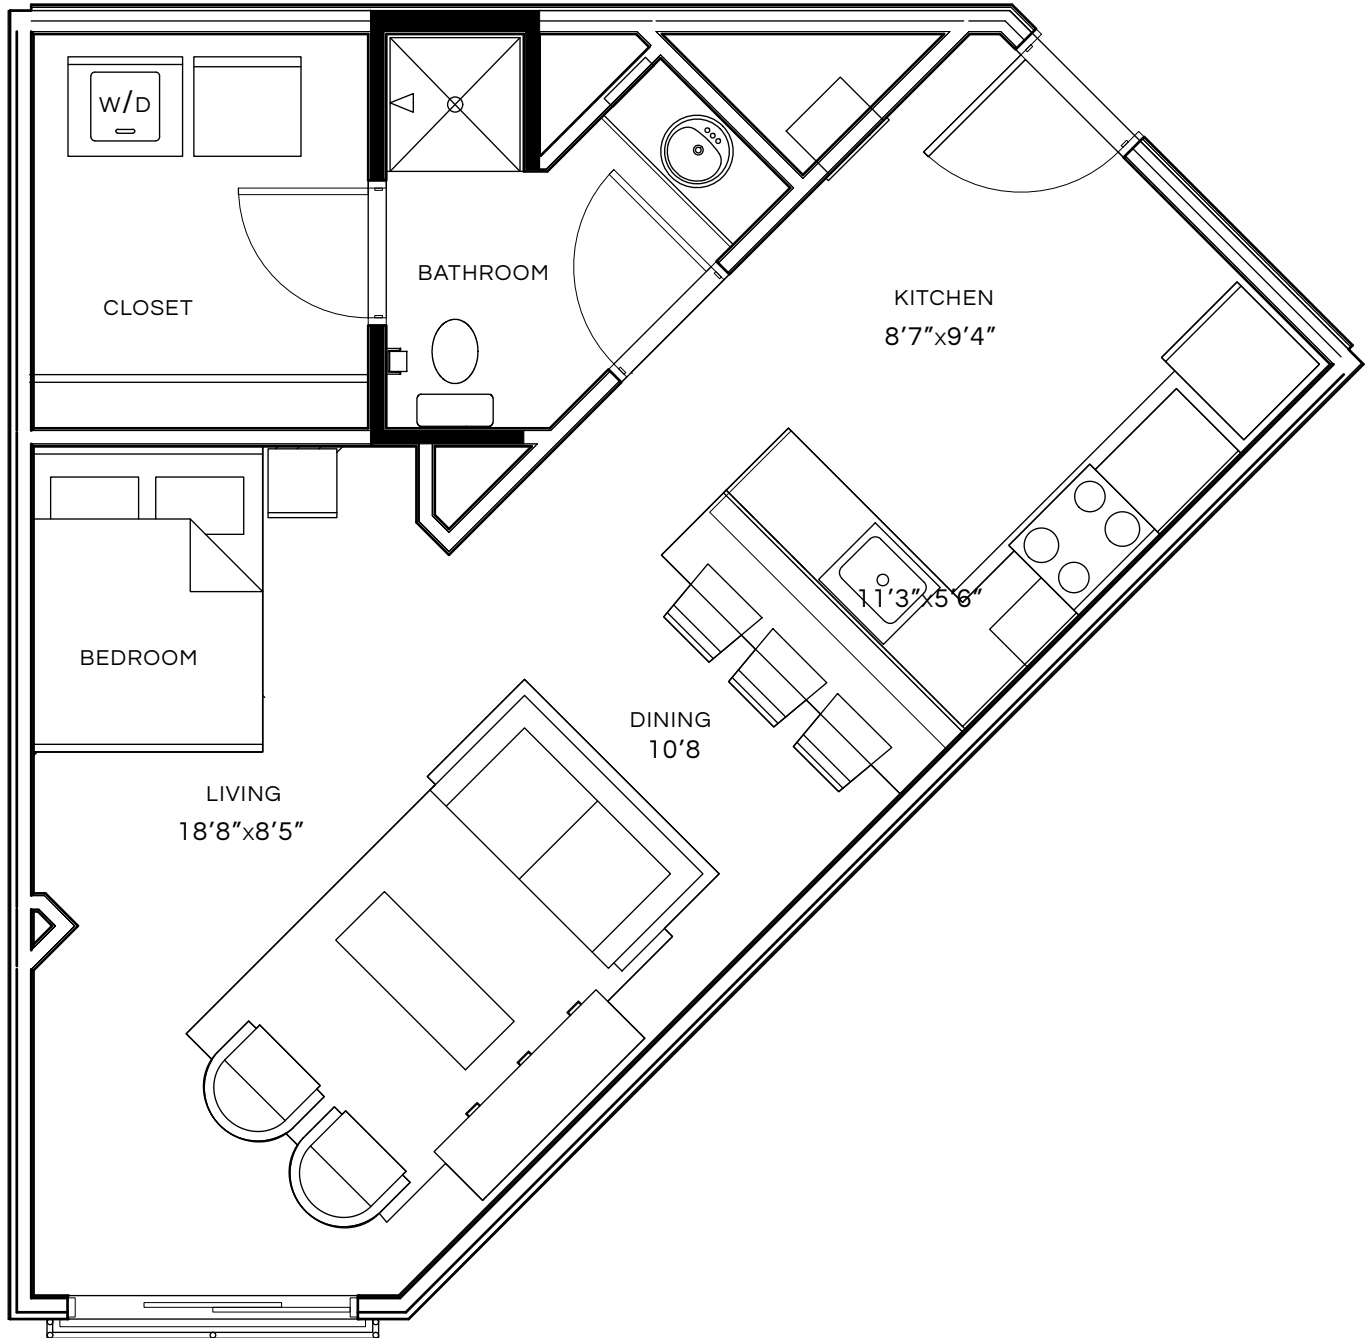

THE ROYAL BELMONT

S1 | STUDIO | 1 BATH | 596 SQ. FT

APARTMENT # _____

PRICE \$ _____

375 ACORN PARK DRIVE, BELMONT, MA 02478 | 857.626.2022 | TheRoyalBelmont.com

All dimensions, renderings, and floor plans are approximate. Slight variations to floor plans based on location in building. Pricing subject to change.